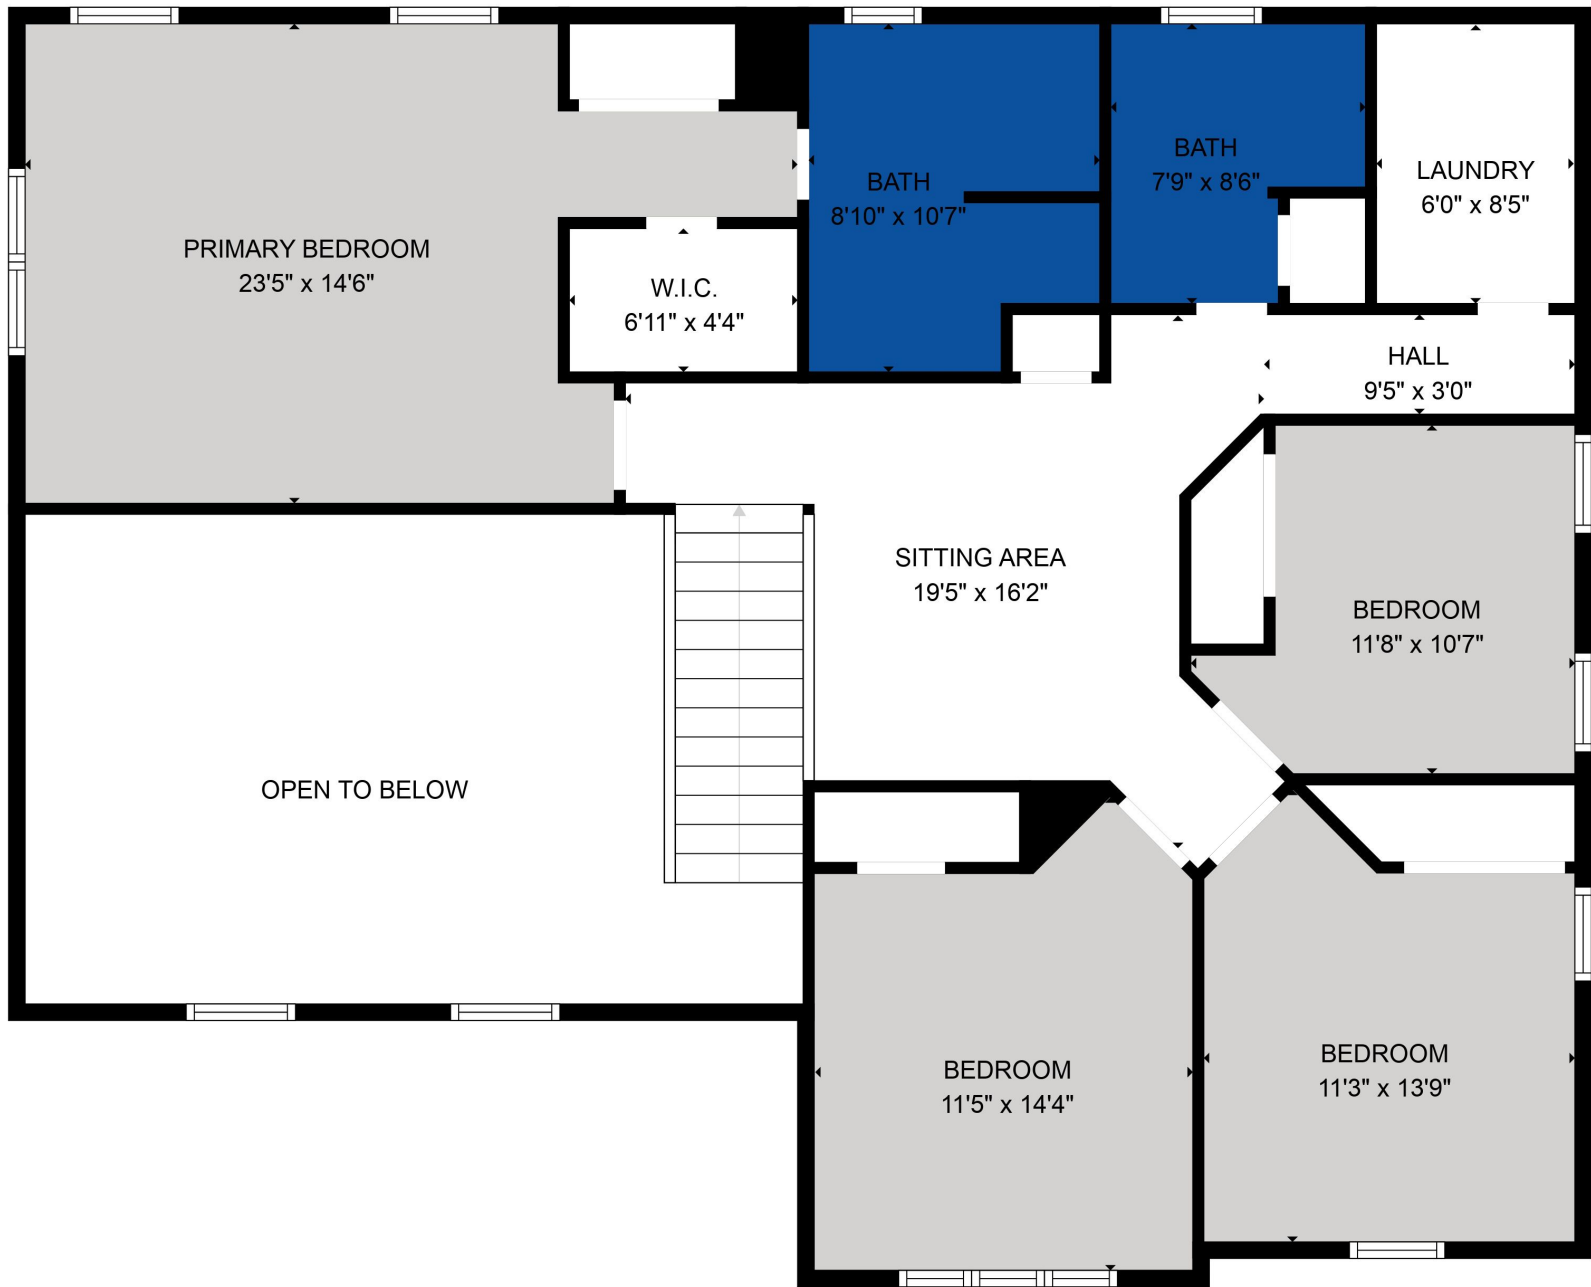

Estimated areas

GLA FLOOR 1: 1103 sq. ft, excluded 711 sq. ft
GLA FLOOR 2: 1337 sq. ft, excluded 323 sq. ft
Total GLA 2440 sq. ft, total scanned area 3151 sq. ft

Estimated areas

GLA FLOOR 1: 1103 sq. ft, excluded 711 sq. ft
 GLA FLOOR 2: 1337 sq. ft, excluded 323 sq. ft
 Total GLA 2440 sq. ft, total scanned area 3151 sq. ft

Estimated areas

GLA FLOOR 1: 1103 sq. ft, excluded 711 sq. ft
 GLA FLOOR 2: 1337 sq. ft, excluded 323 sq. ft
 Total GLA 2440 sq. ft, total scanned area 3151 sq. ft